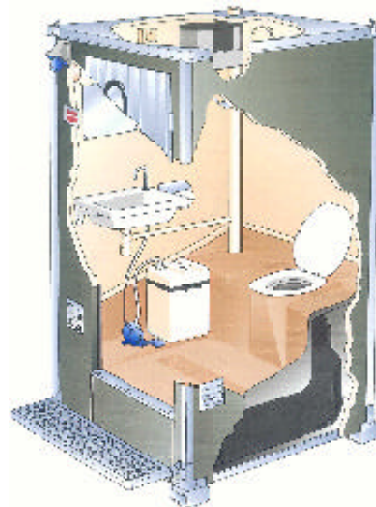

Ventilation

Disk valves for natural ventilation. The waste tank is separately ventilated.

Waste tank

The waste tank is made of rotation cast plastic which is resistant to heat/cold and mechanical effect. The tank is an independant unit, integrated in the cabin. To be filled with a water and disinfectant mixture before taken into use. Drainage by sludge suction.

Waste tank capacity

Model: T500 approx. 1600 visitors
TV1 approx. 1600 visitors
TV4 approx. 2000 visitors
T-Disabled approx. 2000 visitors

Wheel chassis

TV1: One-axeled, brakeless galvanised wheel chassis with towing devise for a 50 mm tow hook. Detachable towing fork.
TV4: One-axeled, galvanised wheel chassis with brakes and towing devise for a 50 mm tow hook. The toilet trailer is inspected according to local regulations prior to delivery and may be towed at 80 km/h.

Colours

Exterior standard colours: green or light grey.

Dimensions

Weight	Length	Width	Height	
T500	142	120	265	300
WC	138	120	236	300
T-Disabled	296	185	251	700
TV1	259	163	290	400
TV4	450	215	289	1300

Options

Coin box.
Various exerior colours
Washbasin with water tap in the T-Disabled version.

Cross section

... of a toilet cabin T500 below.

MOBILE TOILET CABIN

- a quality product from Danfo